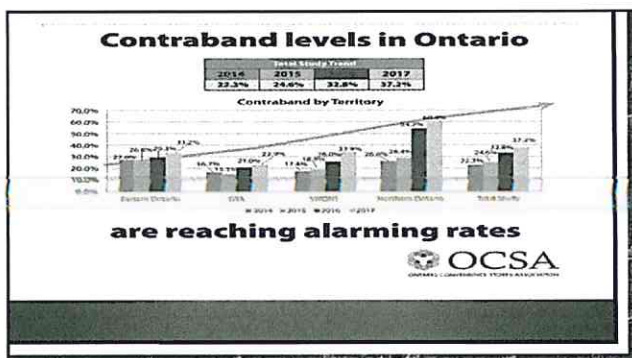

Region	2017 % Contra- band	2016 % Contra- band	2015 % Contra- band	2014 % Contra- band
Brampton	16.1%	9.5%	21.9%	19.1%
Cornwall	18.9%	9.6%	18.9%	17.4%
Toronto	19.0%	16.1%	15.8%	14.8%
Windsor	24.0%	13.5%	27.6%	25.7%
Niagara Falls	27.7%	20.6%	29.6%	29.0%
Ottawa	28.0%	18.4%	18.4%	14.0%
Durham	28.6%	28.4%	12.2%	16.7%
Hamilton	30.9%	25.0%	16.6%	28.6%
Guelph	34.3%	30.3%	17.3%	21.0%
Oshawa	36.7%	32.4%	13.2%	21.4%
London	33.8%	28.5%	25.5%	27.4%
Kitchener-Cambridge	36.3%	28.3%	29.0%	26.3%
Brockville	38.1%	39.1%	24.5%	18.4%
Barrie	38.2%	34.7%	29.6%	20.6%
Kingston	41.8%	46.5%	28.4%	26.6%
Huntsville	49.7%	52.4%	24.7%	21.3%
Bellefleur	46.1%	43.8%	29.8%	27.0%
Brantford	49.9%	33.8%	20.4%	29.3%
Orillia	58.0%	37.0%	30.4%	22.6%
Sudbury	39.0%	50.1%	32.7%	35.1%
Thunder Bay	79.9%	49.3%	20.7%	18.4%
North Bay	79.7%	66.3%	18.1%	23.9%