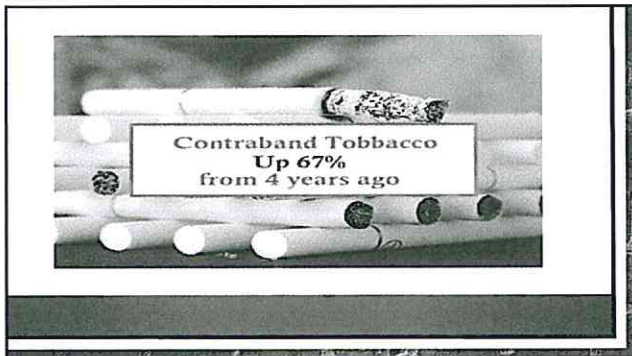

Region	2017 % Contra- band	2016 % Contra- band	2015 % Contra- band	2014 % Contra- band
Brampton	16.1%	9.5%	21.9%	19.1%
Cornwall	18.9%	9.6%	18.9%	17.4%
Toronto	19.0%	16.1%	15.8%	14.8%
Windsor	24.0%	13.5%	27.6%	25.7%
Niagara Falls	27.7%	20.6%	29.6%	29.0%
Ottawa	28.0%	18.4%	18.4%	14.0%
Durham	28.6%	28.4%	12.2%	16.7%
Hamilton	30.9%	25.0%	16.6%	28.6%
Guelph	34.3%	30.3%	17.3%	21.0%
Oshawa	36.7%	32.4%	13.2%	21.4%
London	33.8%	28.5%	25.5%	27.4%
Kitchener-Cambridge	36.3%	28.3%	29.0%	26.3%
Brockville	38.1%	39.1%	24.5%	18.4%
Barrie	38.2%	34.7%	29.6%	20.6%
Kingston	41.8%	46.5%	28.4%	26.6%
Huntsville	49.7%	52.4%	24.7%	21.3%
Bellefleur	46.1%	43.8%	29.8%	27.0%
Brantford	49.9%	33.8%	20.4%	29.3%
Orillia	58.0%	37.0%	30.4%	22.6%
Sudbury	39.0%	50.1%	32.7%	35.1%
Thunder Bay	79.9%	49.3%	20.7%	18.4%
North Bay	79.7%	66.3%	18.1%	23.9%